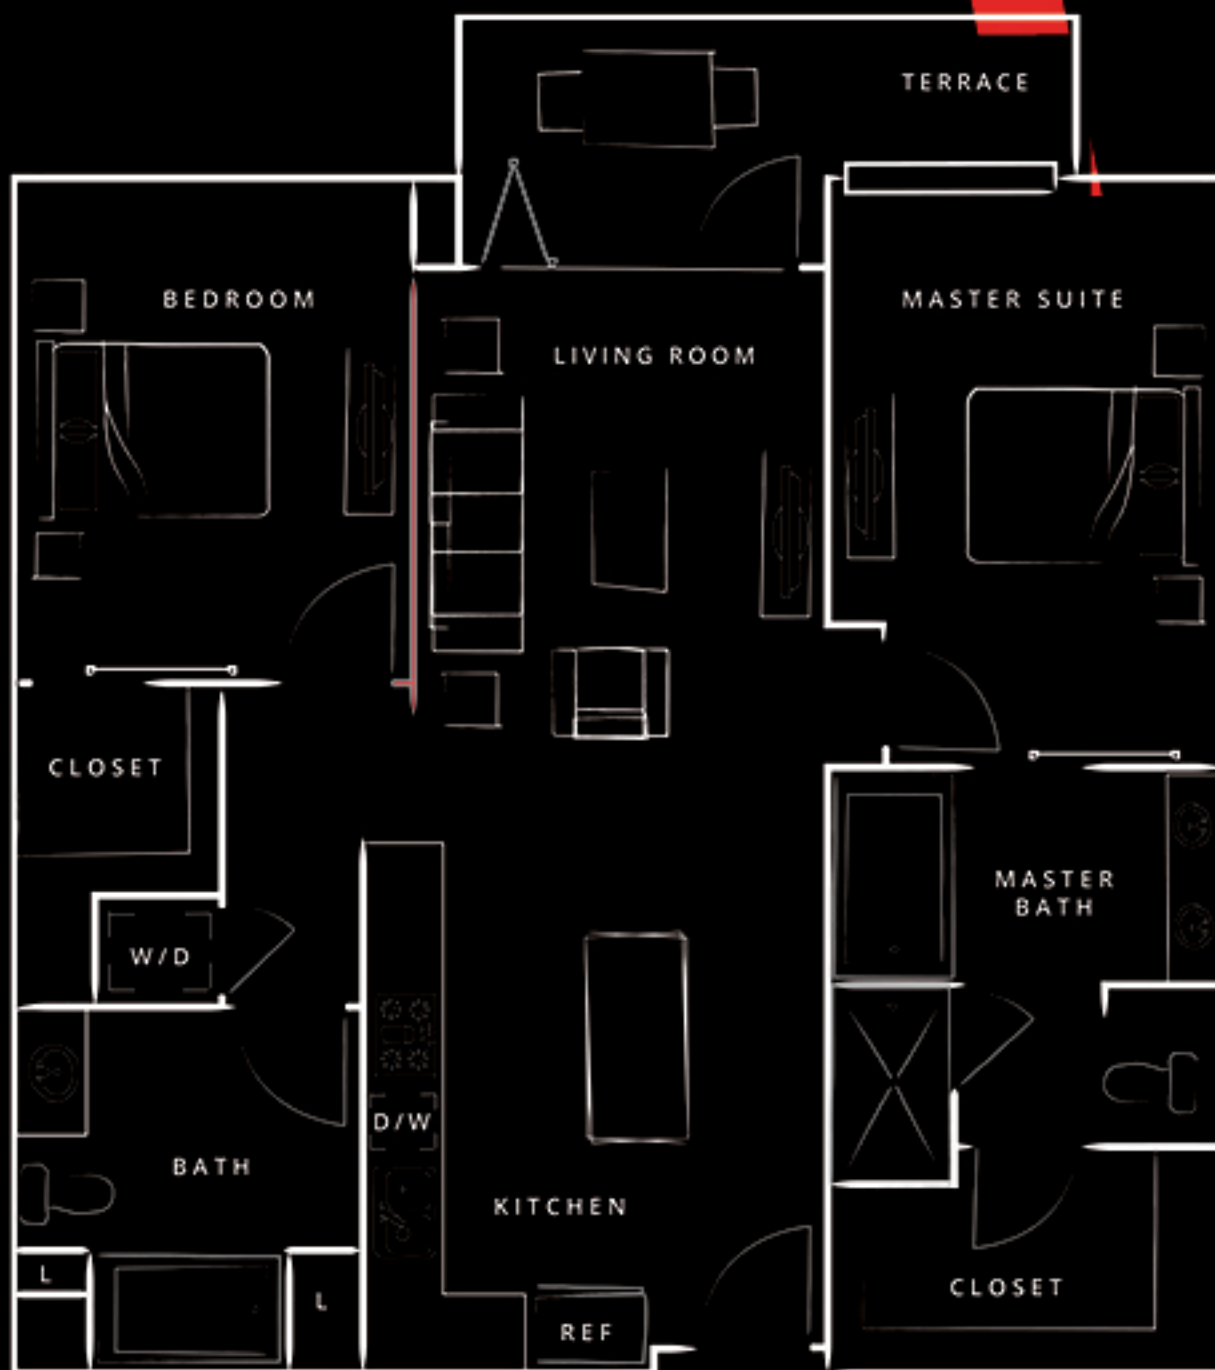

VICI

550 W. DATE STREET
SAN DIEGO, CA, 92101
619.895.5500

The Roma \ Collection

|. 1,166 SQ. FT

LiveVici.com