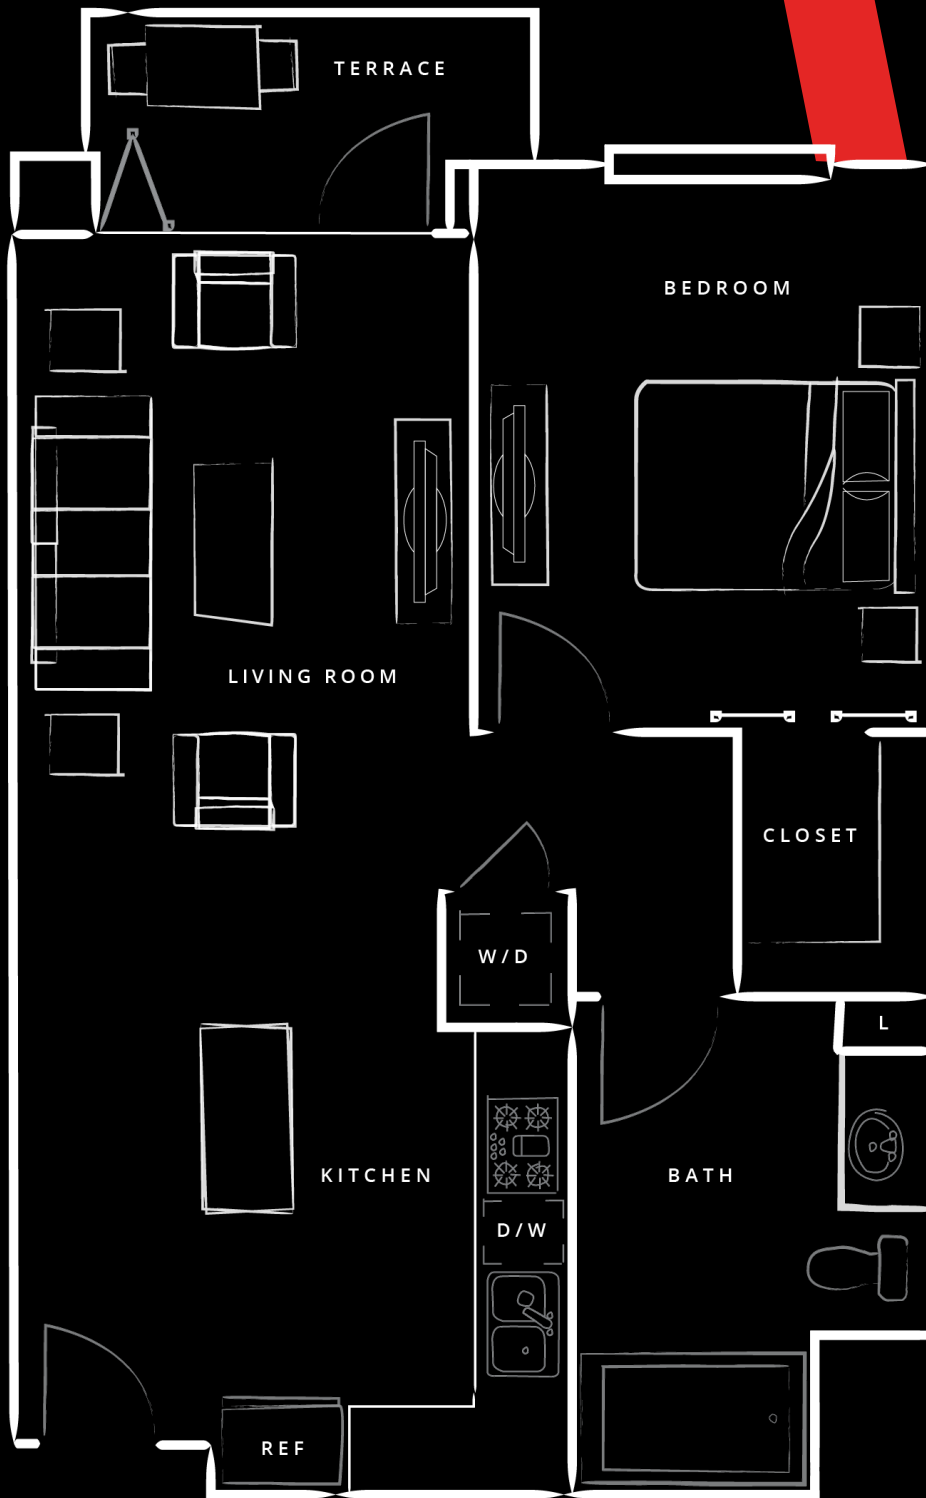

550 W. DATE STREET
SAN DIEGO, CA, 92101
619.895.5500

The Firenze \ Collection

I. 735 SQ. FT

LiveVici.com