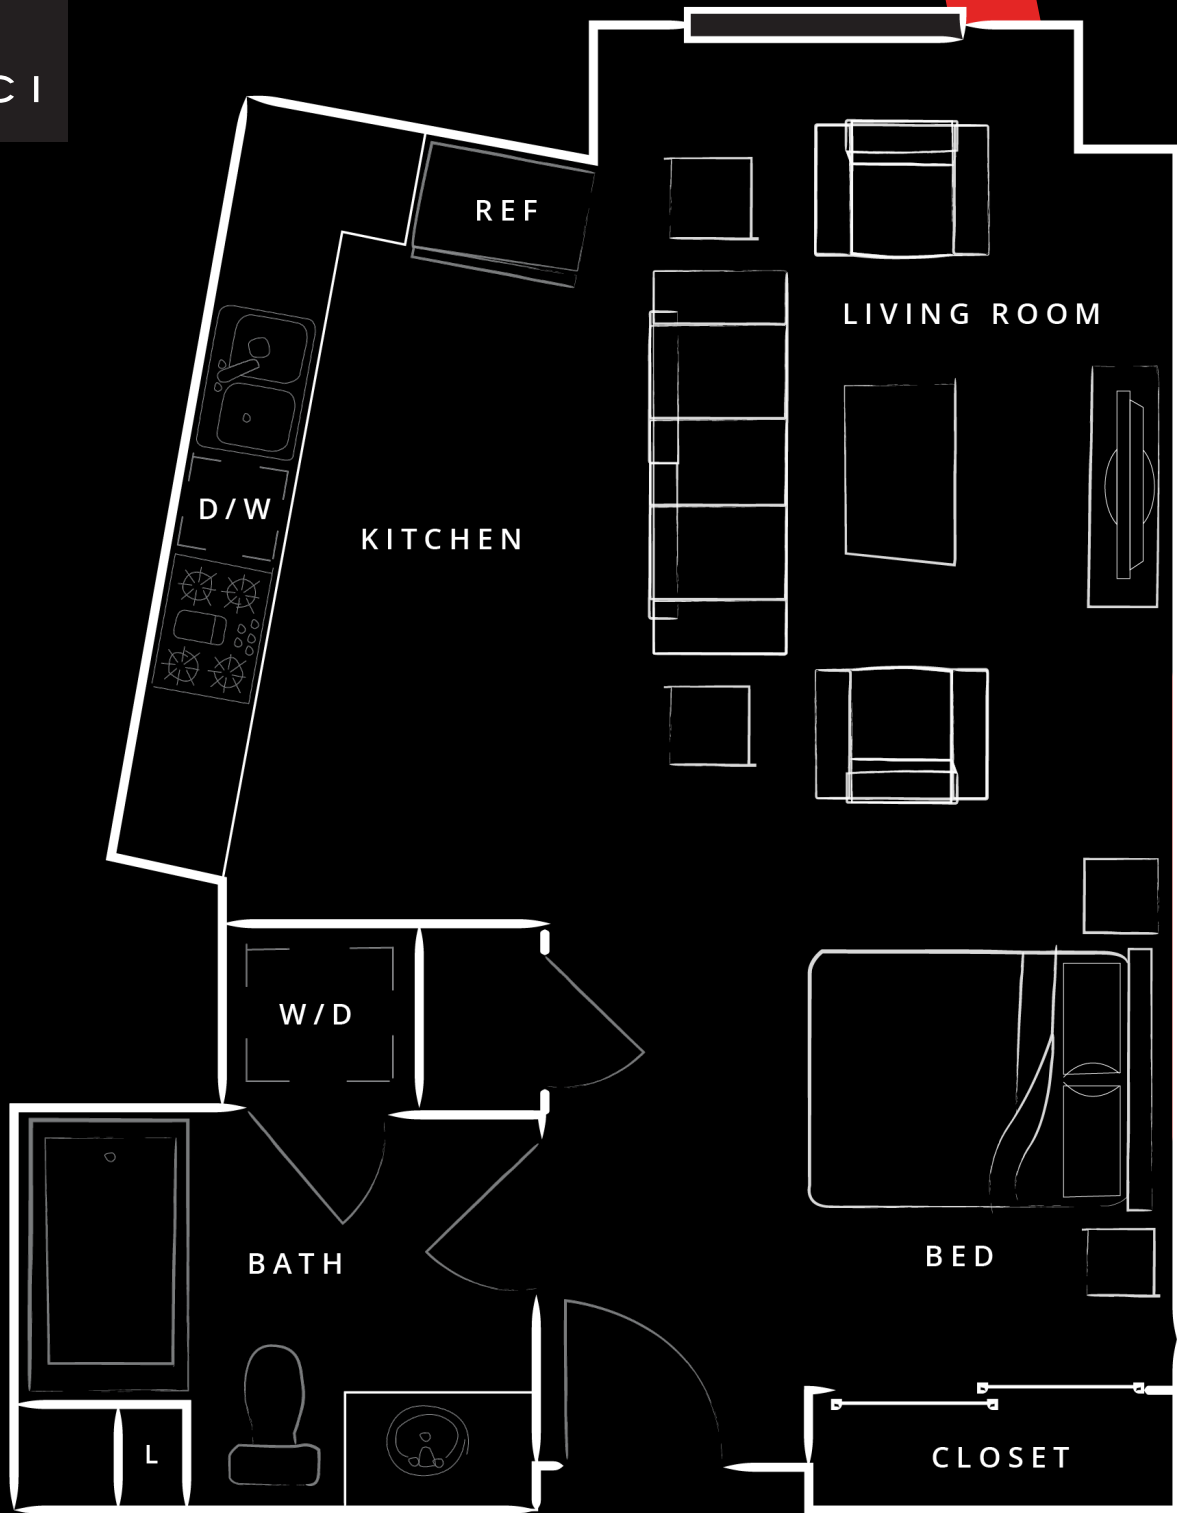

VICI

550 W. DATE STREET
SAN DIEGO, CA, 92101
619.895.5500

The Capri \ Collection

III. 588 SQ. FT

LiveVici.com