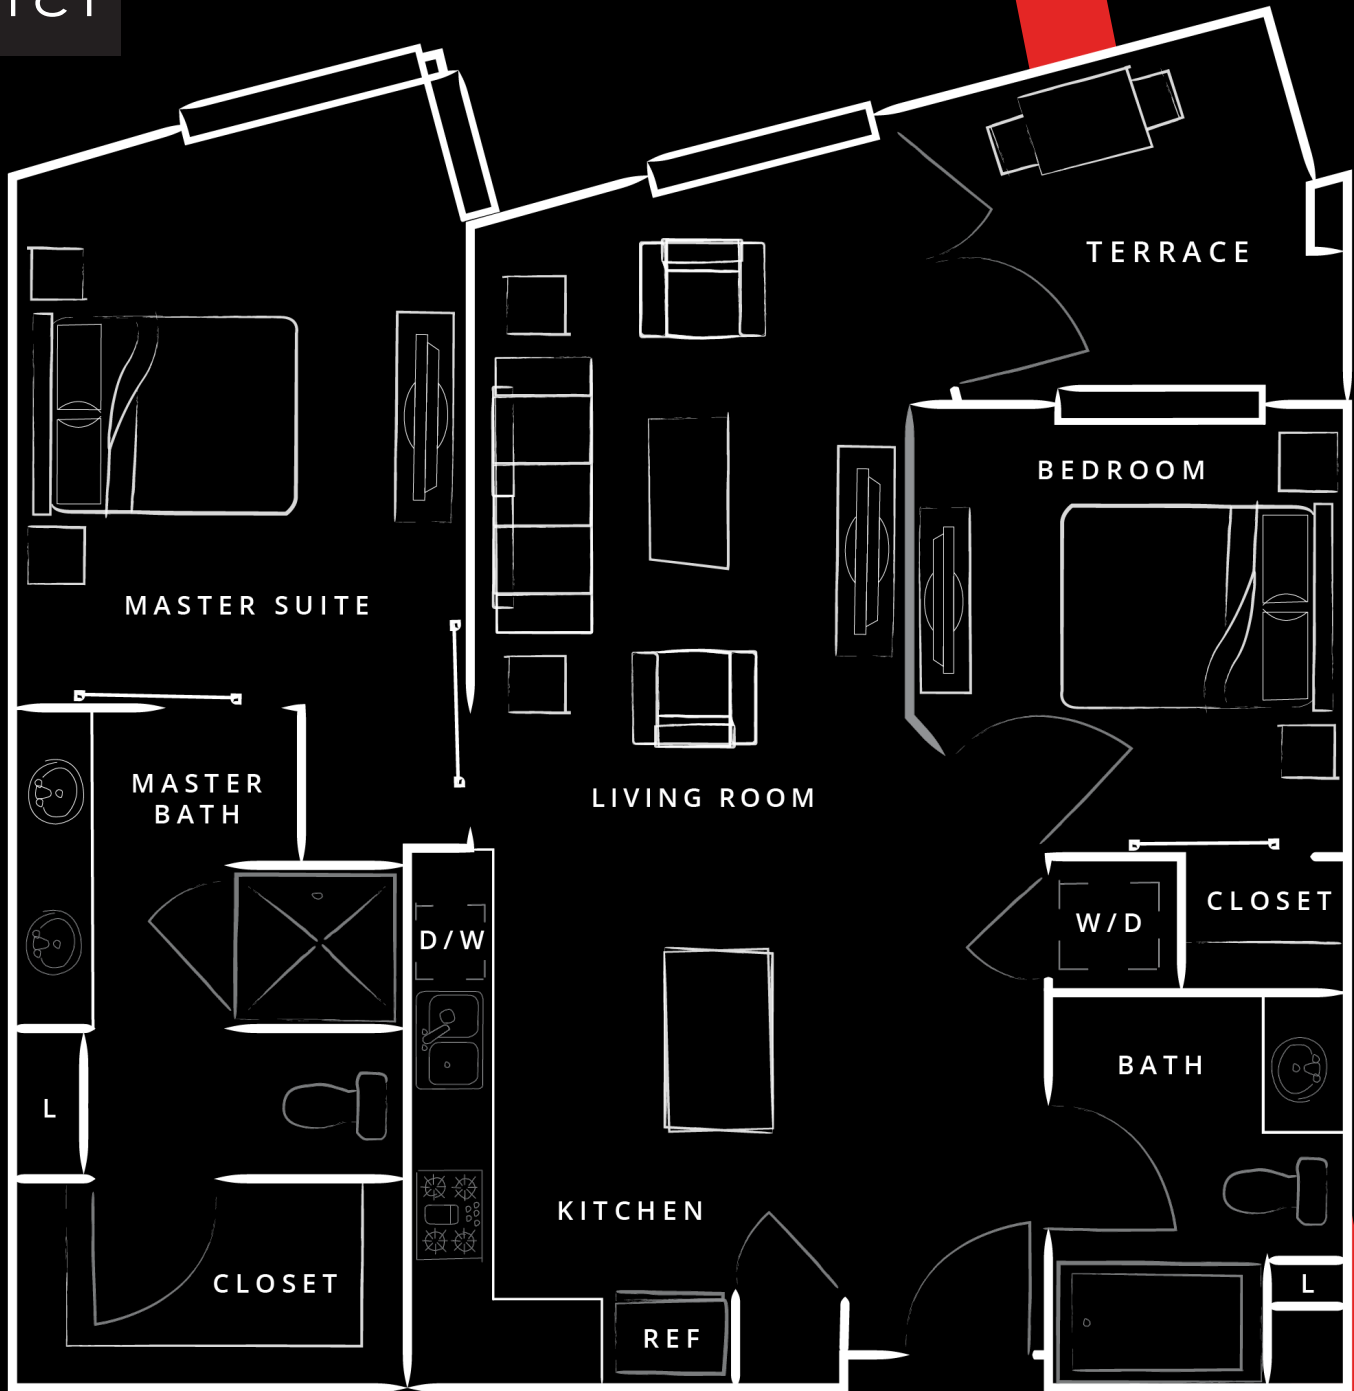

VICI

550 W. DATE STREET
SAN DIEGO, CA, 92101
619.895.5500

The Roma \ Collection

III. 1,057 SQ. FT

LiveVici.com