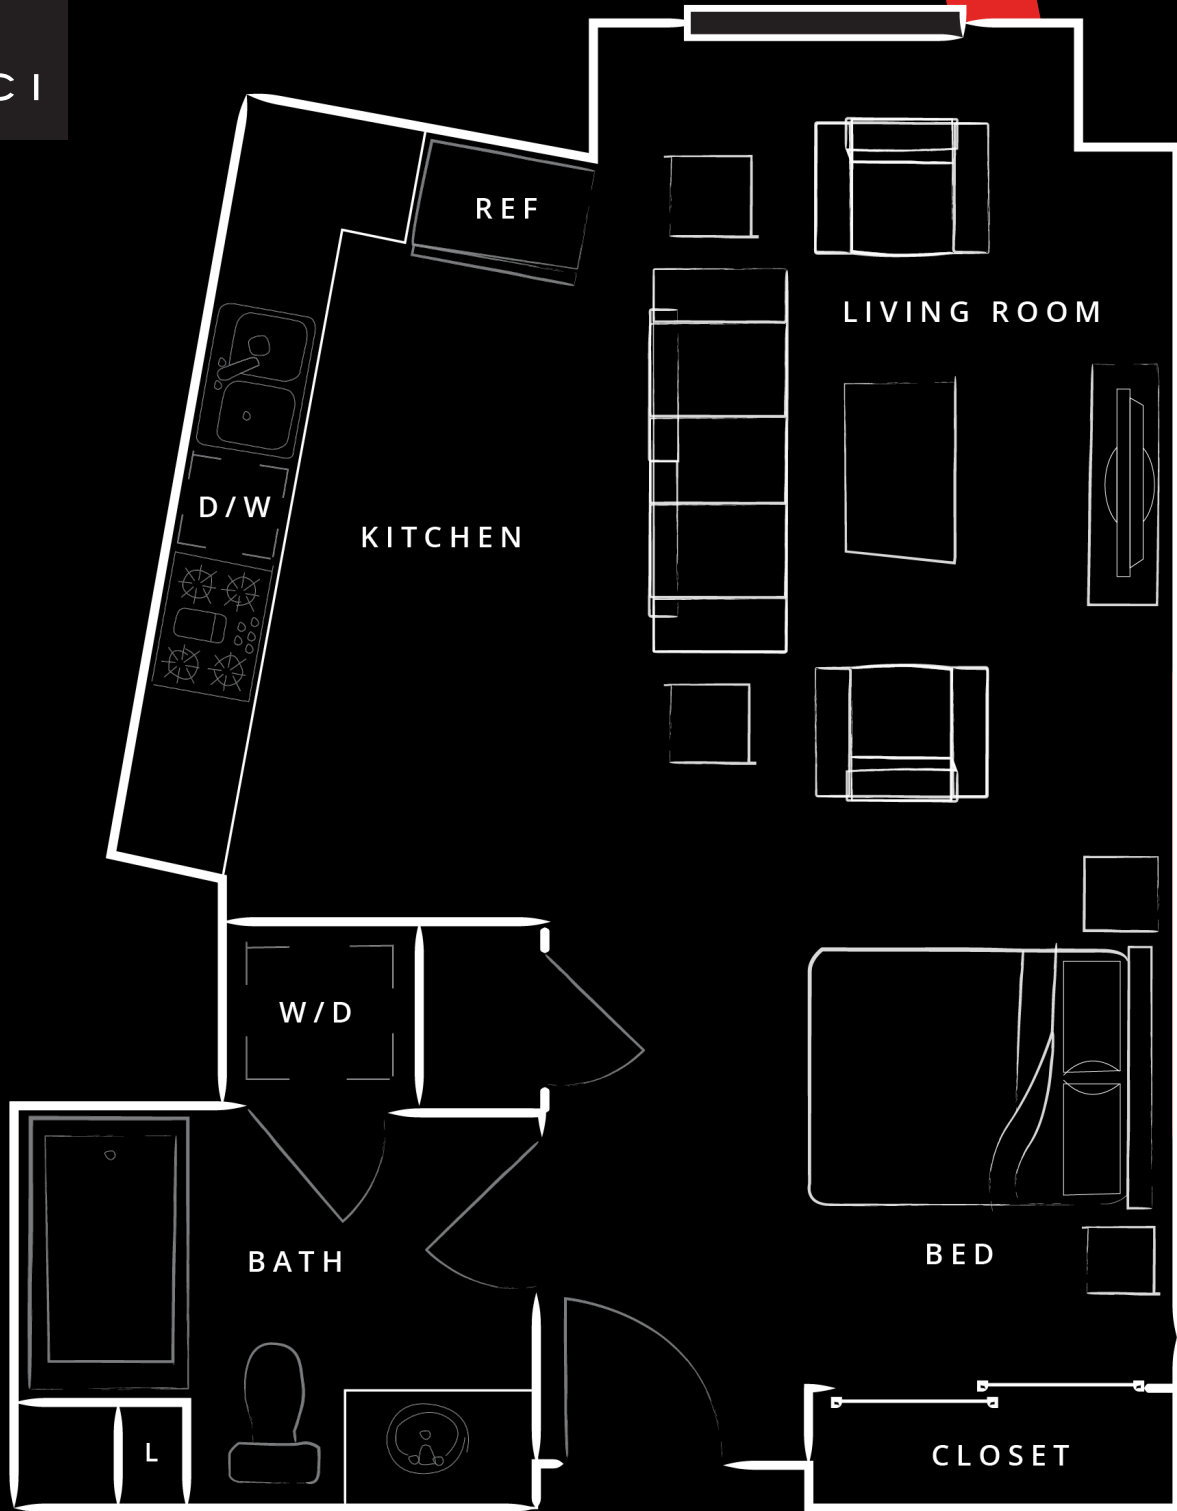

VICI

550 W. DATE STREET
SAN DIEGO, CA, 92101
619.895.5500

The Capri \ Collection

III. 588 SQ. FT

LiveVici.com